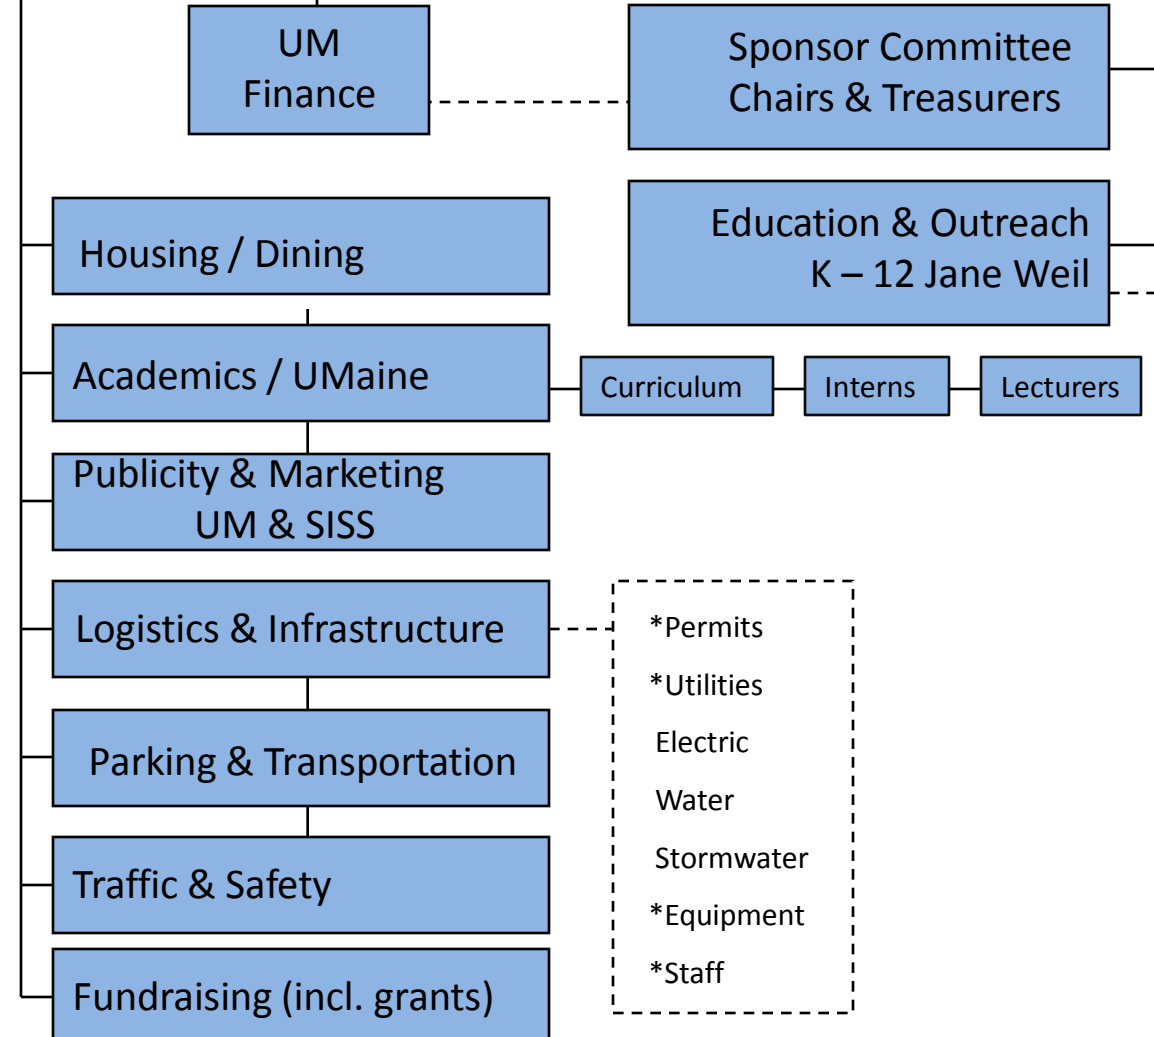

Schoodic International Sculpture Symposium at the University of Maine

Honorary Chairs – President Paul Ferguson and Grace Ferguson

- Develop application process for interns; select interns in cooperation with UM sculpture department
- Assist RE's with site selection
- Call to artists, jury selection, jury process, selection, "match" artist with RE's
- Provide / deliver granite
- (Selection of granite by Jesse and artist)
- Provide equipment
- Assist artists
- Conduct site visits with artists and RE's
- Assist with installation