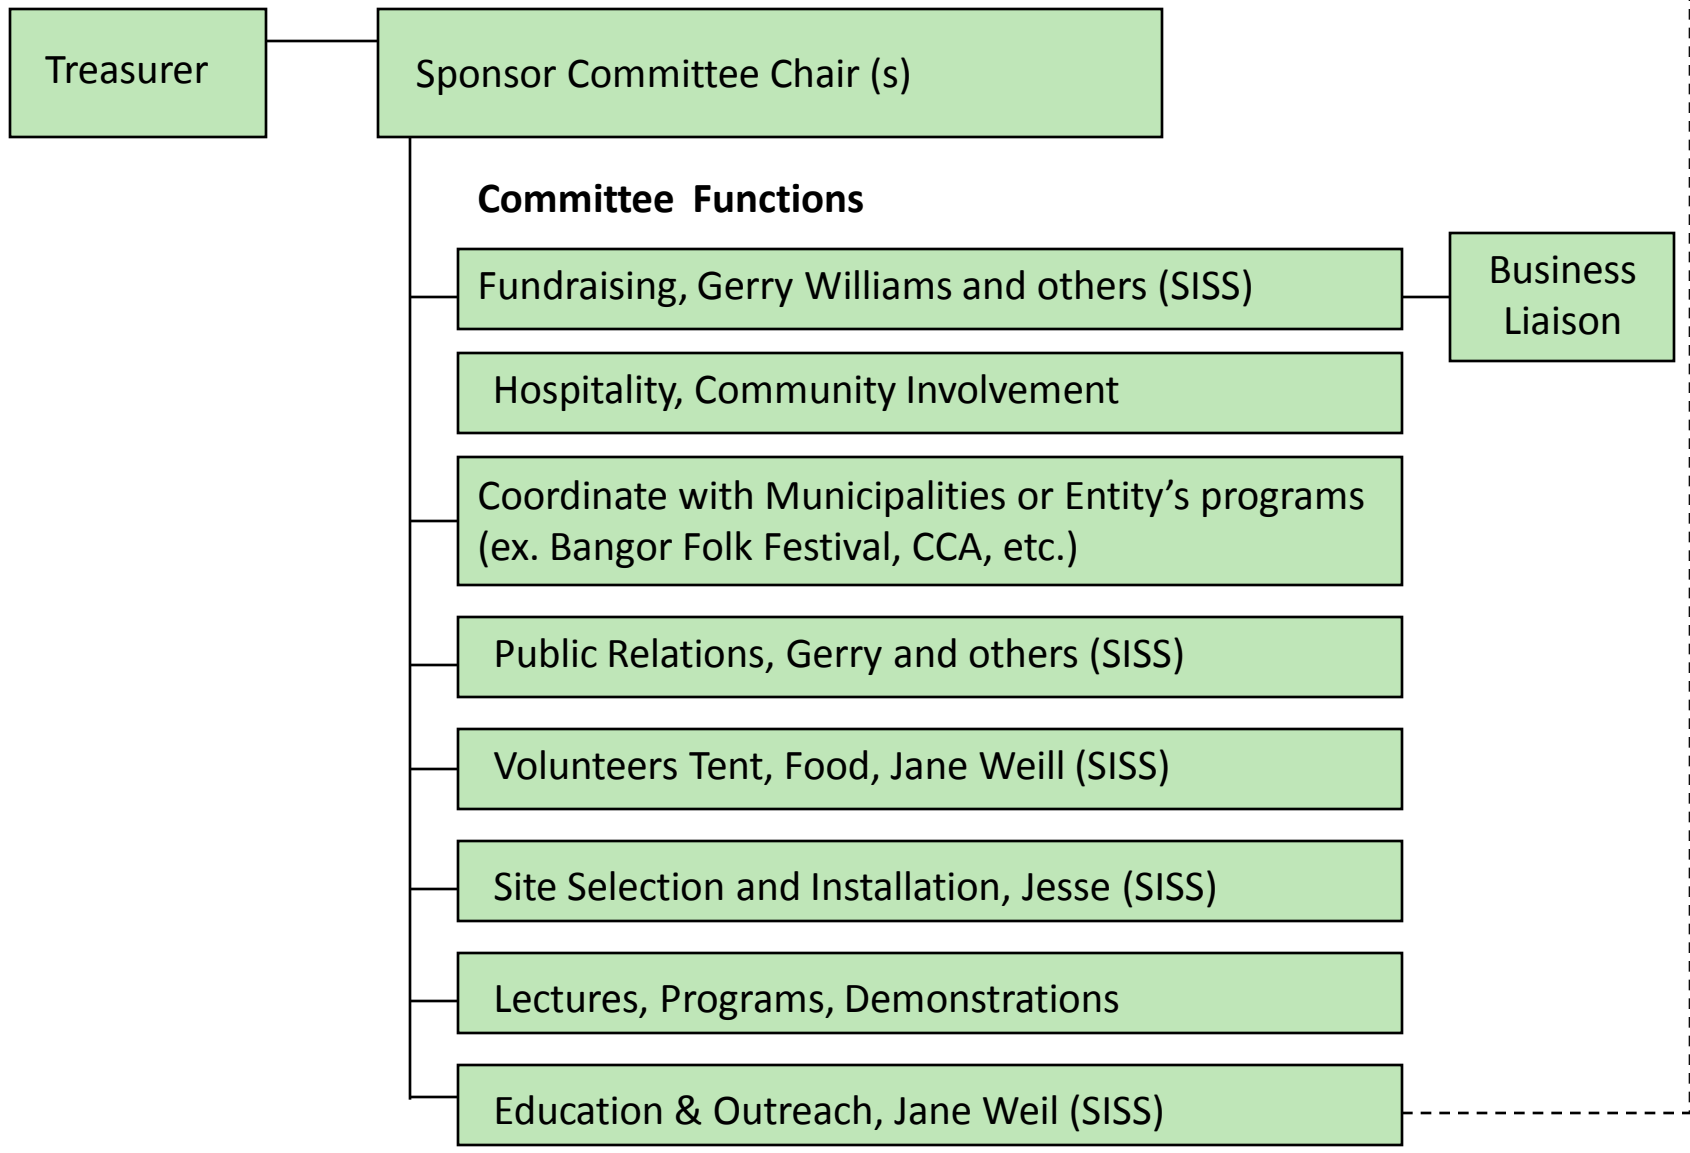

Memorandum of Agreement UMaine / Sponsor